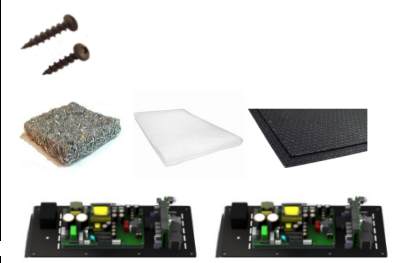

Add on 6+1 bass module - With ports						
	Miscellaneous:	Item#			dim. mm	
051-0036	Straight Tube	#900068			Ø70 mm x 400 mm	4
051-0028	Inside Flair	#900067			Ø70 mm	4
051-0030	Outside Flair	#900066			Ø70 mm	4
014-0020-50	Wood Screws				Bag of 50 pcs	1
	Damping Materials:					
014-0410	White damping cloth	50 cm	Polyester		1 pc of 0,50 m ²	1
014-0414	Grey Felt	8 mm	Felt		1 pc of 1,20 m ²	1
014-0431	Bitumen Panel	4 mm			4 panels of 50 x 50 cm	4
	Hypex:					
061-0113	FA 251		1x250W 230Volt AC/50Hz +/- 10%			2
					Total components for 2 crossover networks:	21

Add on 6+1 bass module - No ports							
						dim. mm	
Miscellaneous:		Item.#					
014-0020-50	Wood Screws					Bag of 50 pcs	1
Damping Materials:							
014-0410	White damping cloth	50 cm		Polyester		1 pc of 0,50 m ²	1
014-0414	Grey Felt	8 mm		Felt		1 pc of 1,20 m ²	1
014-0431	Bitumen Panel	4 mm				4 panels of 50 x 50 cm	4
Hypex:							
061-0113	FA 251			1x250W 230Volt AC/50Hz +/- 10%			2
						Total components for 2 crossover networks:	9
						Gross Weight incl. packing materials:	14 kg