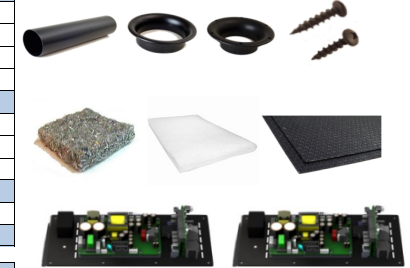

Add on 6+1 bass module - With ports						
	Miscellaneous:	Item#			dim. mm	
051-0036	Straight Tube	#900068			Ø70 mm x 400 mm	4
051-0028	Inside Flair	#900067			Ø70 mm	4
051-0030	Outside Flair	#900066			Ø70 mm	4
014-0020-50	Wood Screws				Bag of 50 pcs	1
	Damping Materials:					
014-0410	White damping cloth	50 cm	Polyester		1 pc of 0,50 m ²	1
014-0414	Grey Felt	8 mm	Felt		1 pc of 1,20 m ²	1
014-0431	Bitumen Panel	4 mm			4 panels of 50 x 50 cm	4
	Hypex:					
061-0113	FA 251		1x250W 230Volt AC/50Hz +/- 10%			2
					Total components for 2 crossover networks:	21

Add on 6+1 bass module - No ports							
						dim. mm	
Miscellaneous:		Item.#					
014-0020-50	Wood Screws					Bag of 50 pcs	1
Damping Materials:							
014-0410	White damping cloth	50 cm		Polyester		1 pc of 0,50 m ²	1
014-0414	Grey Felt	8 mm		Felt		1 pc of 1,20 m ²	1
014-0431	Bitumen Panel	4 mm				4 panels of 50 x 50 cm	4
Hypex:							
061-0113	FA 251			1x250W 230Volt AC/50Hz +/- 10%			2
						Total components for 2 crossover networks:	9
						Gross Weight incl. packing materials:	14 kg