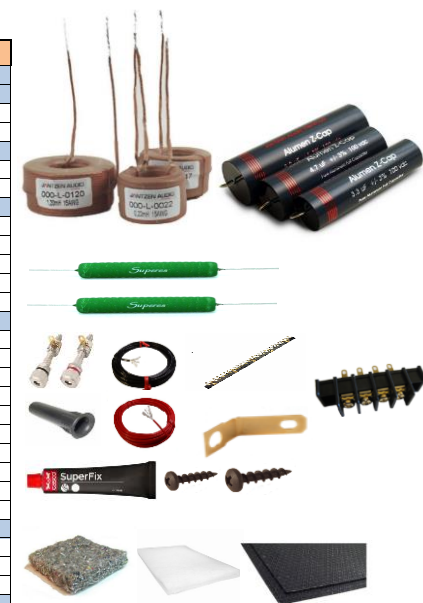

Ellipticor 1 - Alumen Z - Litz Wire Wax Coils - No drivers								
Coils:								
Coil No.	Wire Ø mm	AWG	mH	Ohm	dim. mm	core	pcs	
Litz wire wax coil					Dia. / H			
Litz wire wax coil							2	
Litz wire wax coil							2	
Caps								
Alumen Z-Caps							2	
Alumen Z-Caps							4	
Resistors								
Superes							2	
Superes							2	
Superes							2	
Superes							2	
Superes							2	
Miscellaneous								
		Item#						
012-0190	Binding Posts	Satin Nickel					2 pairs of 2 pcs	
051-0012	Port Tubes	#900023		50 x 145 mm			2	
006-0045	Cable - black	PFTE - Silver plated		1 x 1,3 mm²			1 pc of 4 meters	
006-0050	Cable - red	PFTE - Silver plated		1 x 1,3 mm²			1 pc of 4 meters	
012-0370	Solder Tag strips	Gold Plated 28 pins					2	
012-0280	Solder Luq	5,2 / 0,5		Brass - Gold plated			2	
012-0362	Screw terminals	Gold Plated		4 pole			2	
010-0019	SuperFix multipurpose glue						Tube of 40 ml	
014-0020-50	Round head wood screw						Bag of 50 pcs	
014-0022-50	Round head wood screw						Bag of 50 pcs	
Damping Materials								
		Dimensions						
014-0414	Grey Felt	8 mm		Felt			1 pc of 1,00 m²	
014-0410	White damping cloth	50 cm		Polyester			1 pc of 0,50 m²	
014-0431	Bitumen Standard Panel	4 mm		Bitumen			2 panels of 50 x 50 cm	
Total components for 2 crossover networks:							39	
Gross Weight incl. packing materials:							10 kg	

The prices below are without shipping cost - The calculated shipping cost will be stated on the offer you will receive from us.

Scandinavia	Scandinavia	EU	World
DKK incl VAT	DKK Excl. VAT	Euro Incl. VAT	Euro Excl. VAT
4.605,00	3.684,00	622,00	498,00