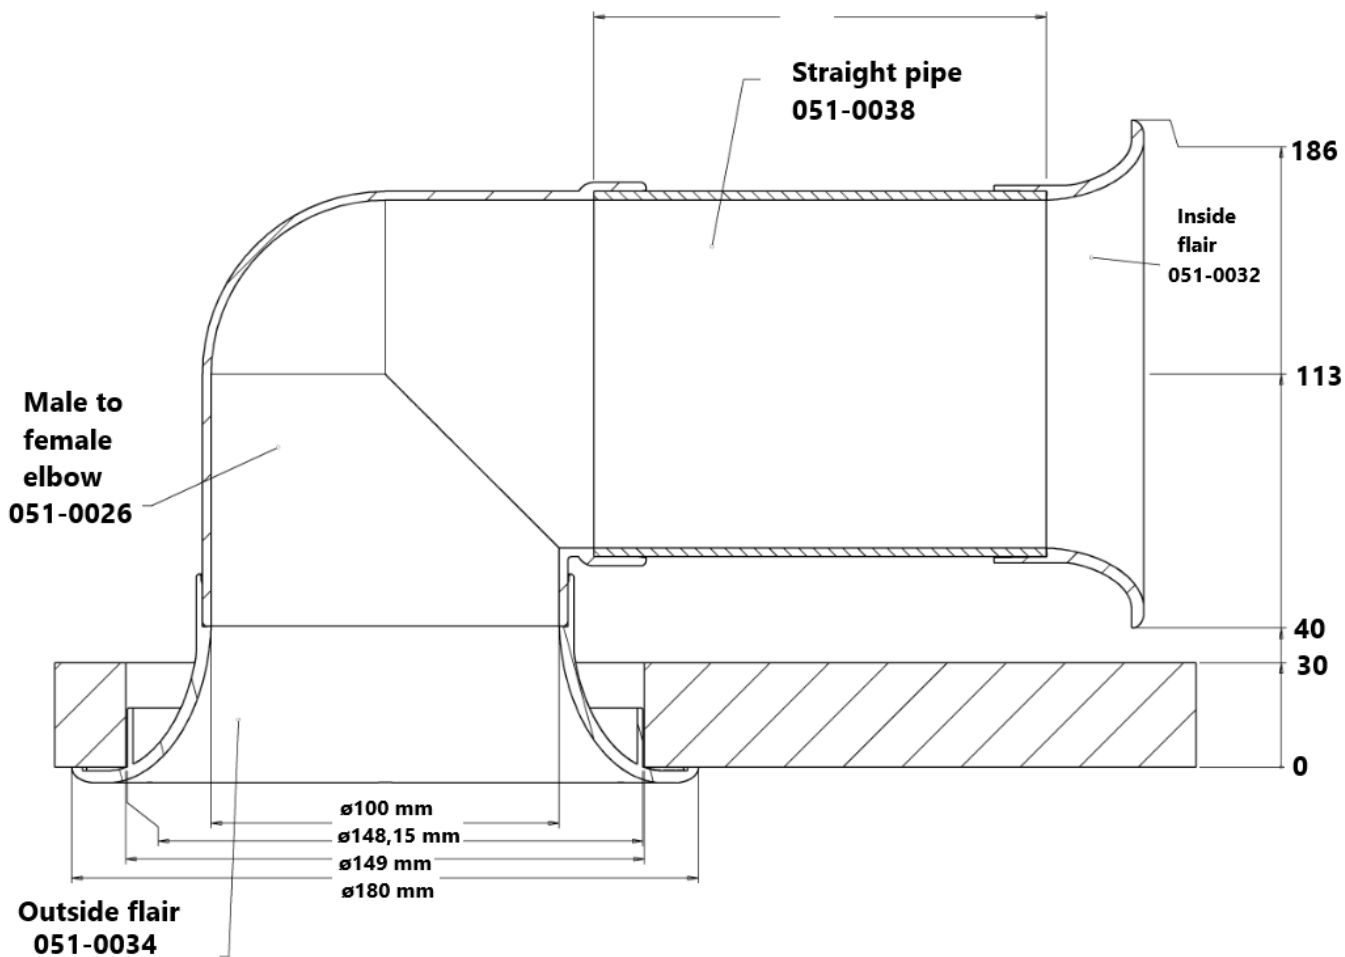

Technical drawing $\varnothing 100$ mm