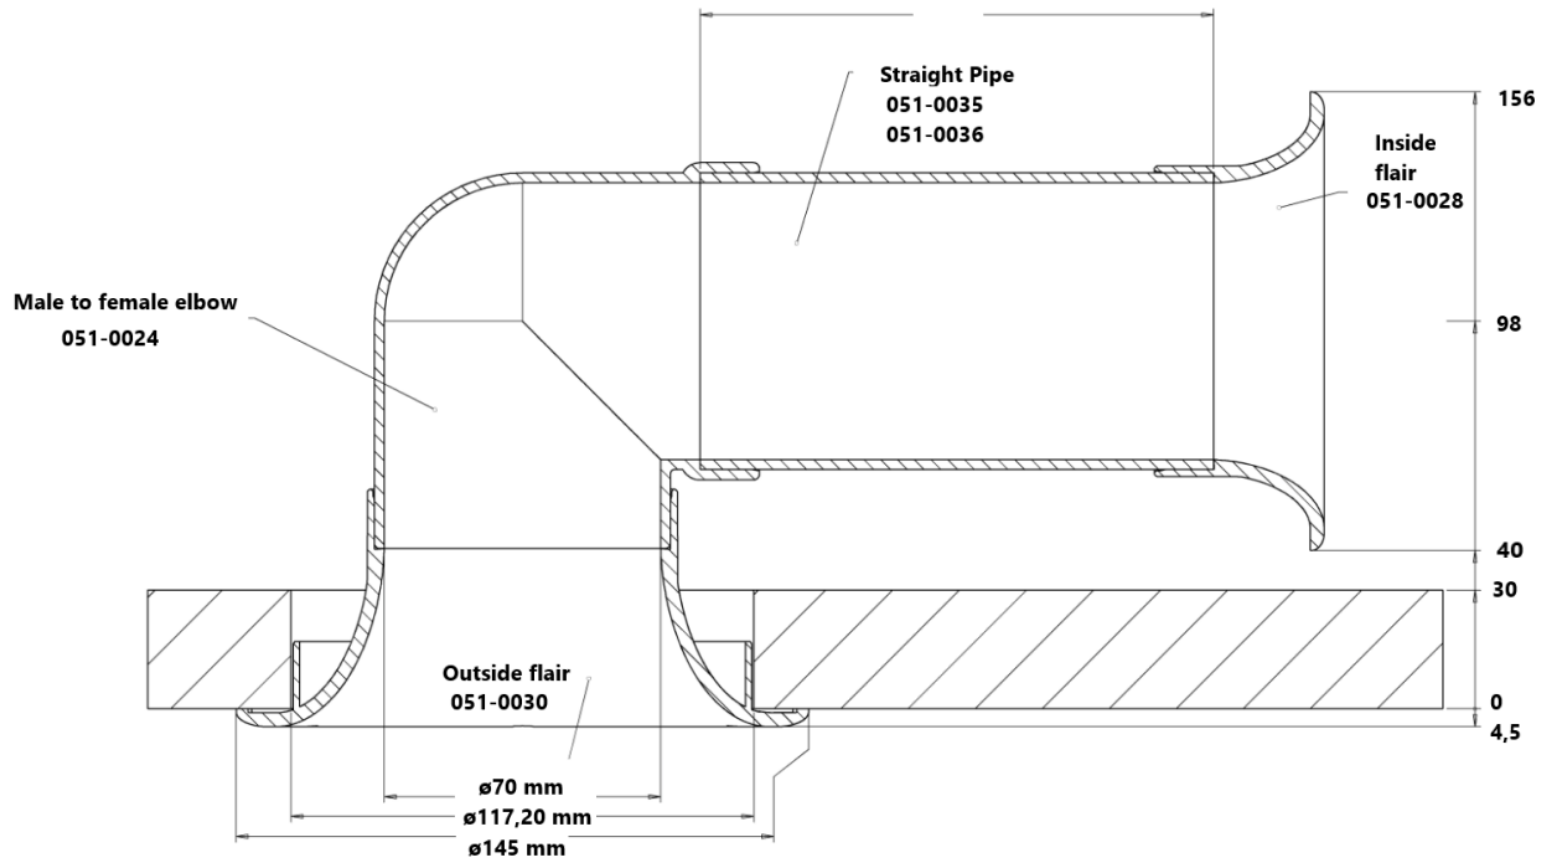

## Ø100 mm - 90° angled & straight set

### 90° angled set - 400 mm length

Product index: 051-0051

Weight: 597 g

### Straight set - 400 mm length

Product index: 051-0053

Weight: 472 g

## Technical drawing $\varnothing 70$ mm