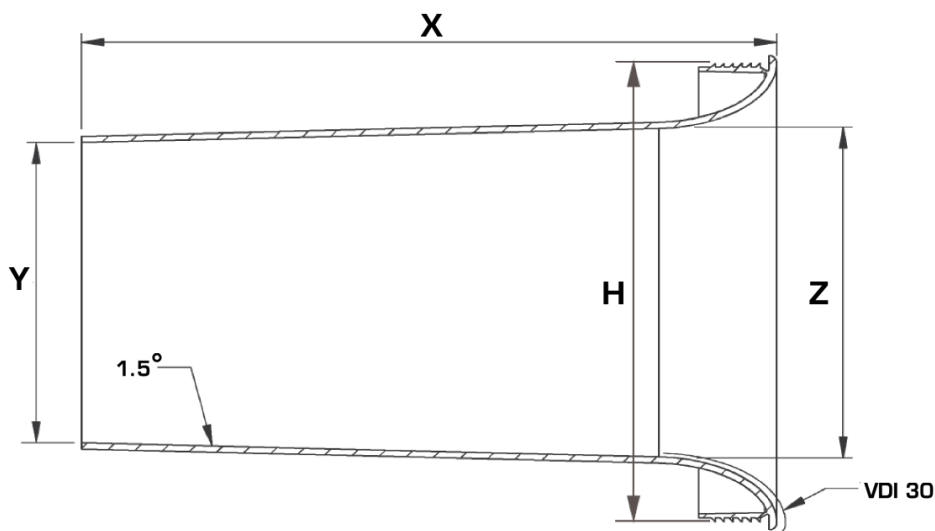

Weight: 69 grams

HP Port Tube (ø100 mm / L 142 mm)

Product index: 051-0020

Sizing information:

X: 142 mm

Y: 93,55 mm

Z: 100 mm

H: min. 138,50 mm / max. 139,10 mm

Weight: 101 grams

JANTZEN AUDIO

HP Port Tube (ø100 mm / L 197 mm)

Product index: 051-0022

Sizing information:

X: 197 mm

Y: 90,69 mm

Z: 100 mm

H: min. 138,50 mm / max. 139,10 mm

Weight: 126 grams

For B2C sales (private consumers):

To find a distributor of our products in your region, please follow the link below:

➤ [WHERE TO BUY](#)

For questions about technical subjects, distribution or B2B sales, kindly contact us at: